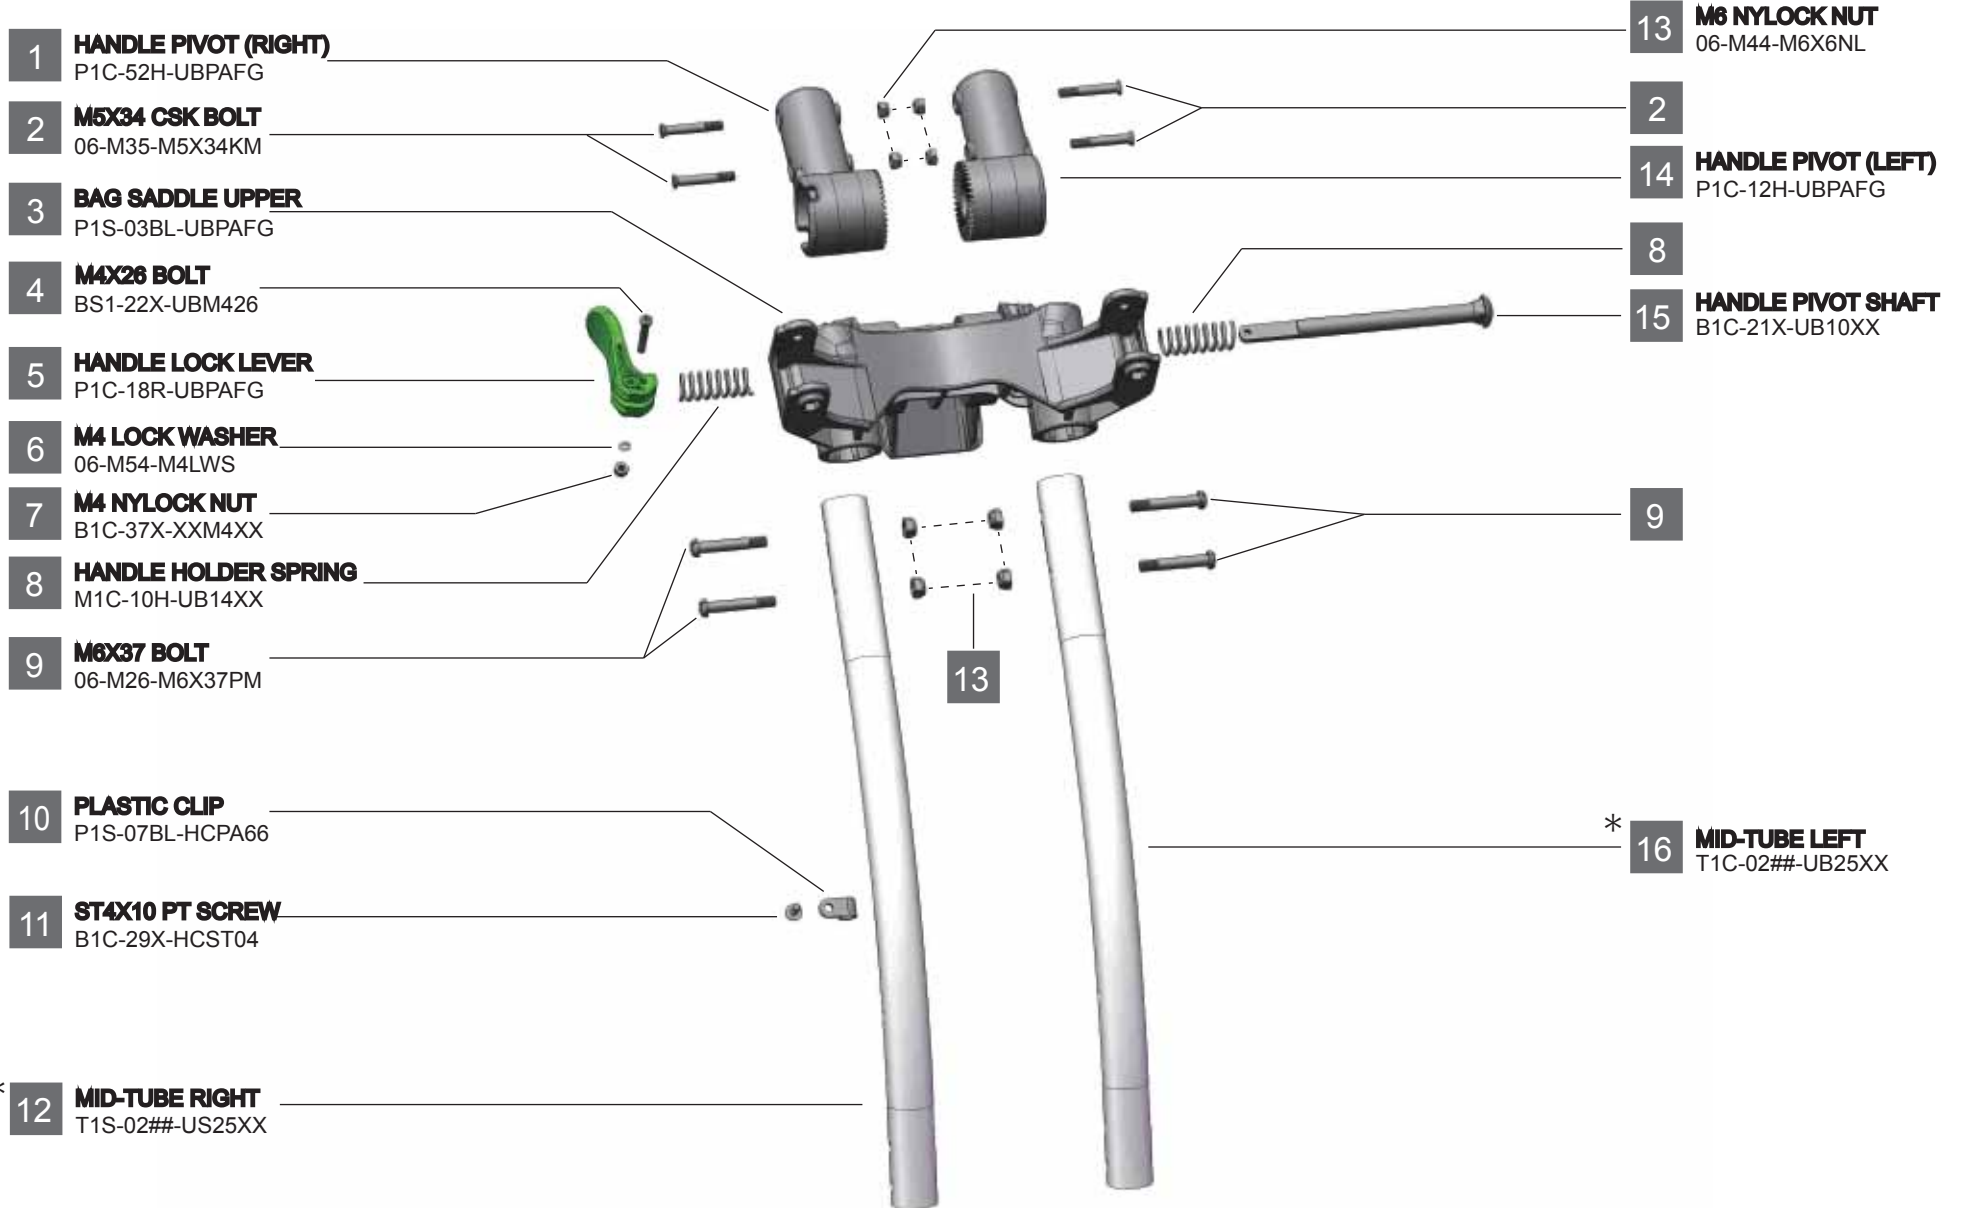

# RV1C UPPER SADDLE COMPLETE v2.0

\* ##-TO SPECIFY COLOR

SL-SILVER ■ CH-BLACK □ AW-WHITE

1 **HANDLE PIVOT (RIGHT)**  
P1C-52H-UBPAFG

2 **M5X34 CSK BOLT**  
06-M35-M5X34KM

3 **BAG SADDLE UPPER**  
P1S-03BL-UBPAFG

4 **M4X26 BOLT**  
BS1-22X-UBM426

5 **HANDLE LOCK LEVER**  
P1C-18R-UBPAFG

6 **M4 LOCK WASHER**  
06-M54-M4LWS

7 **M4 NYLOCK NUT**  
B1C-37X-XXM4XX

8 **HANDLE HOLDER SPRING**  
M1C-10H-UB14XX

9 **M6X37 BOLT**  
06-M26-M6X37PM

10 **PLASTIC CLIP**  
P1S-07BL-HCPA66

11 **ST4X10 PT SCREW**  
B1C-29X-HCST04

\* 12 **MID-TUBE RIGHT**  
T1S-02##-US25XX

13 **M6 NYLOCK NUT**  
06-M44-M6X6NL

2

14 **HANDLE PIVOT (LEFT)**  
P1C-12H-UBPAFG

8

15 **HANDLE PIVOT SHAFT**  
B1C-21X-UB10XX

9

\* 16 **MID-TUBE LEFT**  
T1C-02##-UB25XX